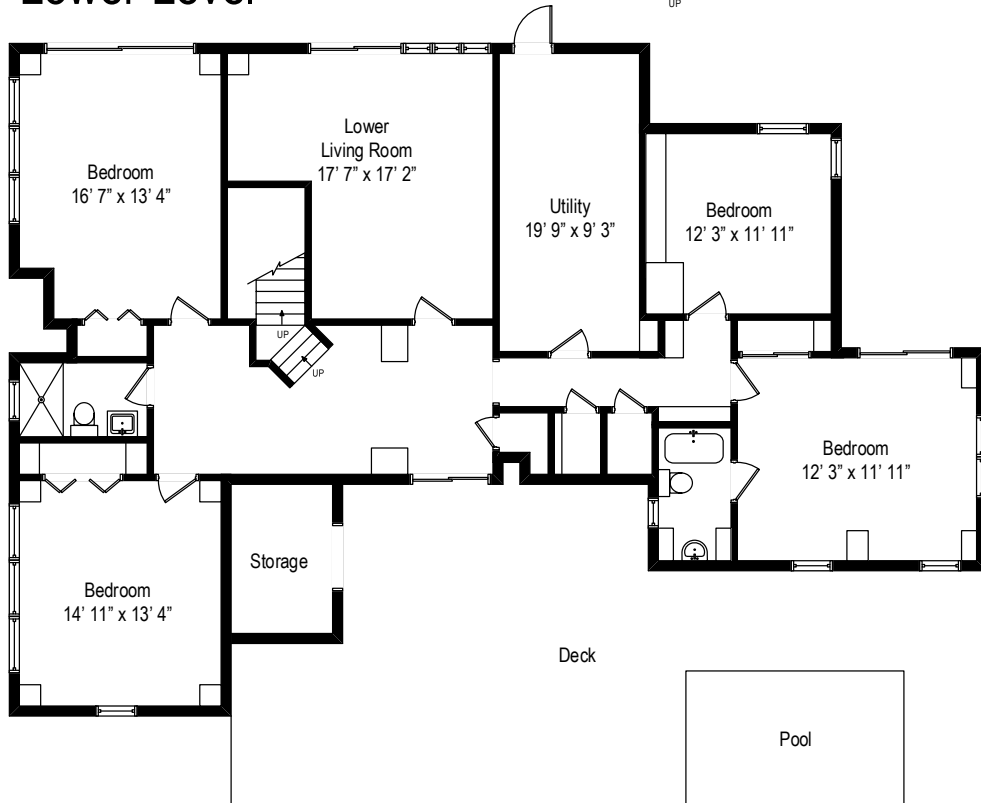

114 Dune Road – Quogue, NY 11959

First Level

All dimensions are approximate. This plan is for marketing purposes only.

114 Dune Road – Quogue, NY 11959

Lower Level

All dimensions are approximate. This plan is for marketing purposes only.

First Level

Lower Level

114 Dune Road – Quogue, NY 11959

Lower Level