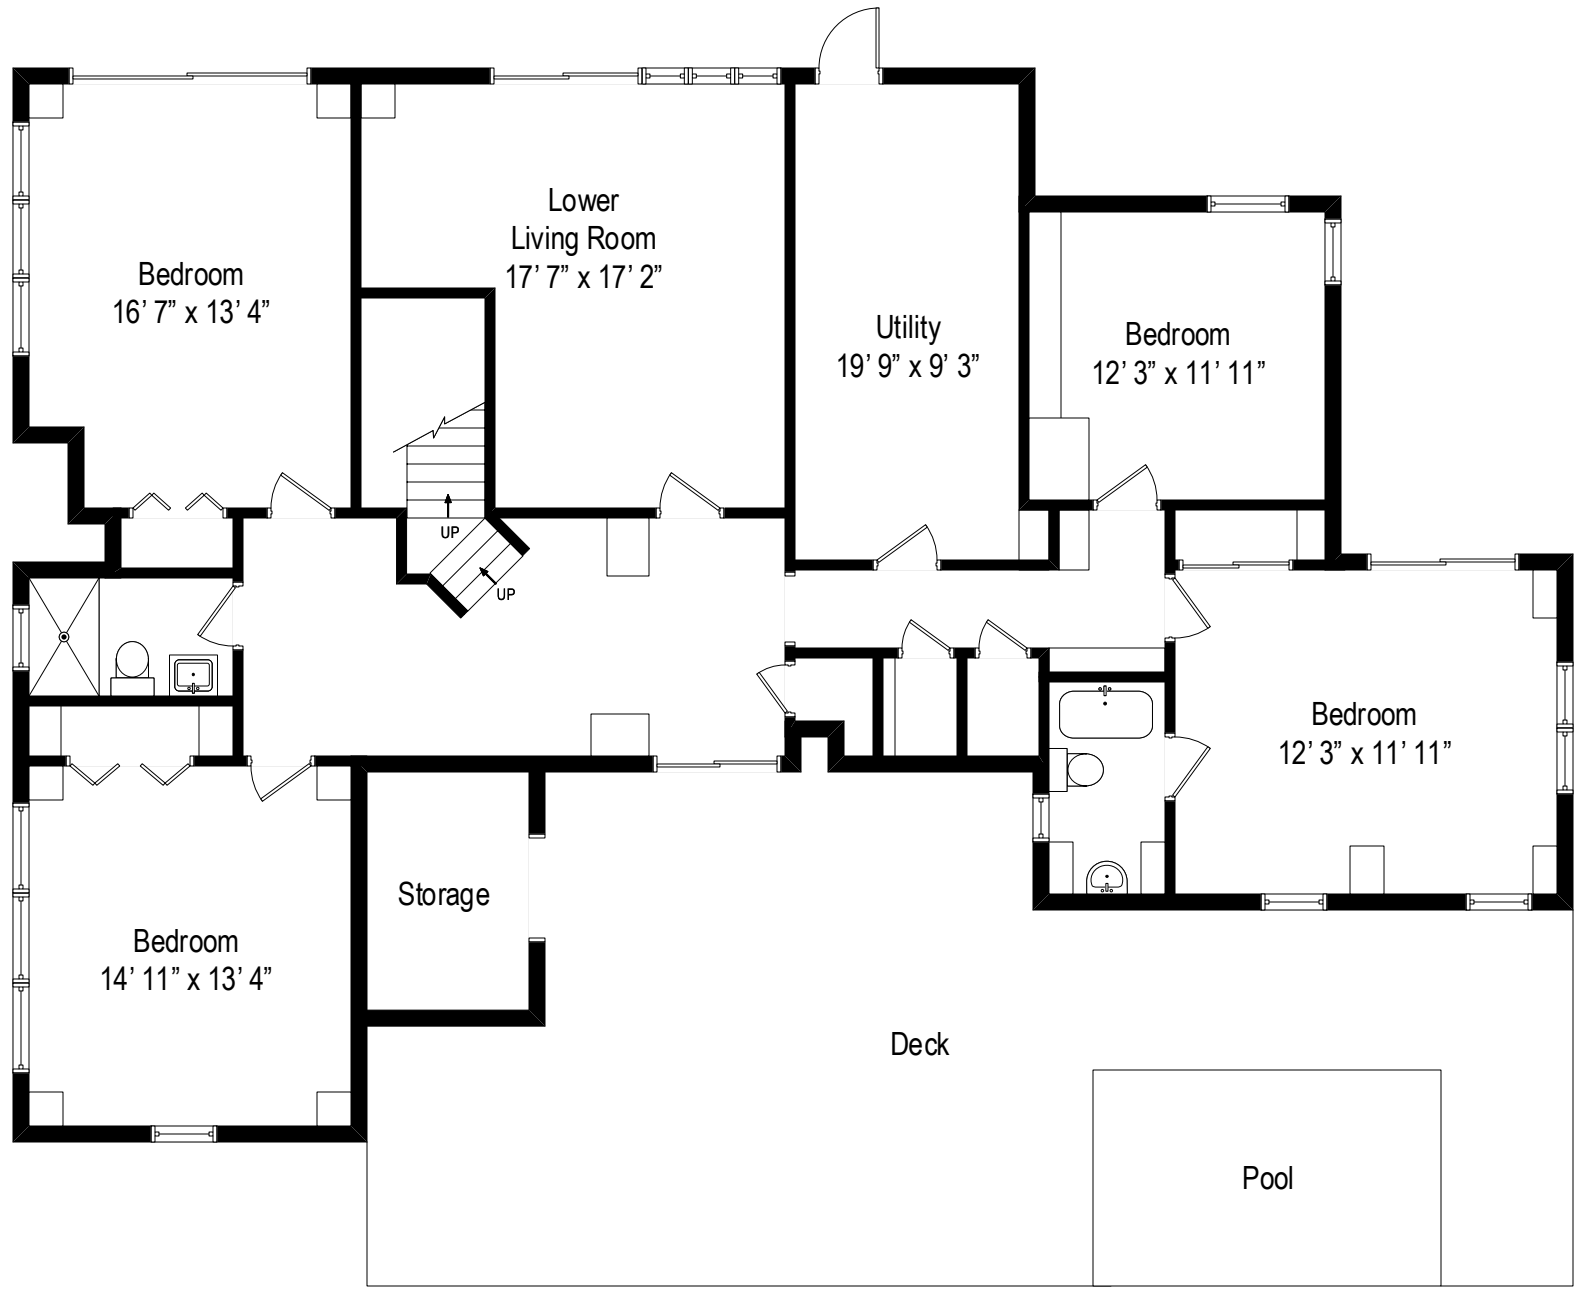

114 Dune Road – Quogue, NY 11959

First Level

All dimensions are approximate. This plan is for marketing purposes only.

114 Dune Road – Quogue, NY 11959

Lower Level

All dimensions are approximate. This plan is for marketing purposes only.

First Level

Lower Level

114 Dune Road – Quogue, NY 11959

Lower Level